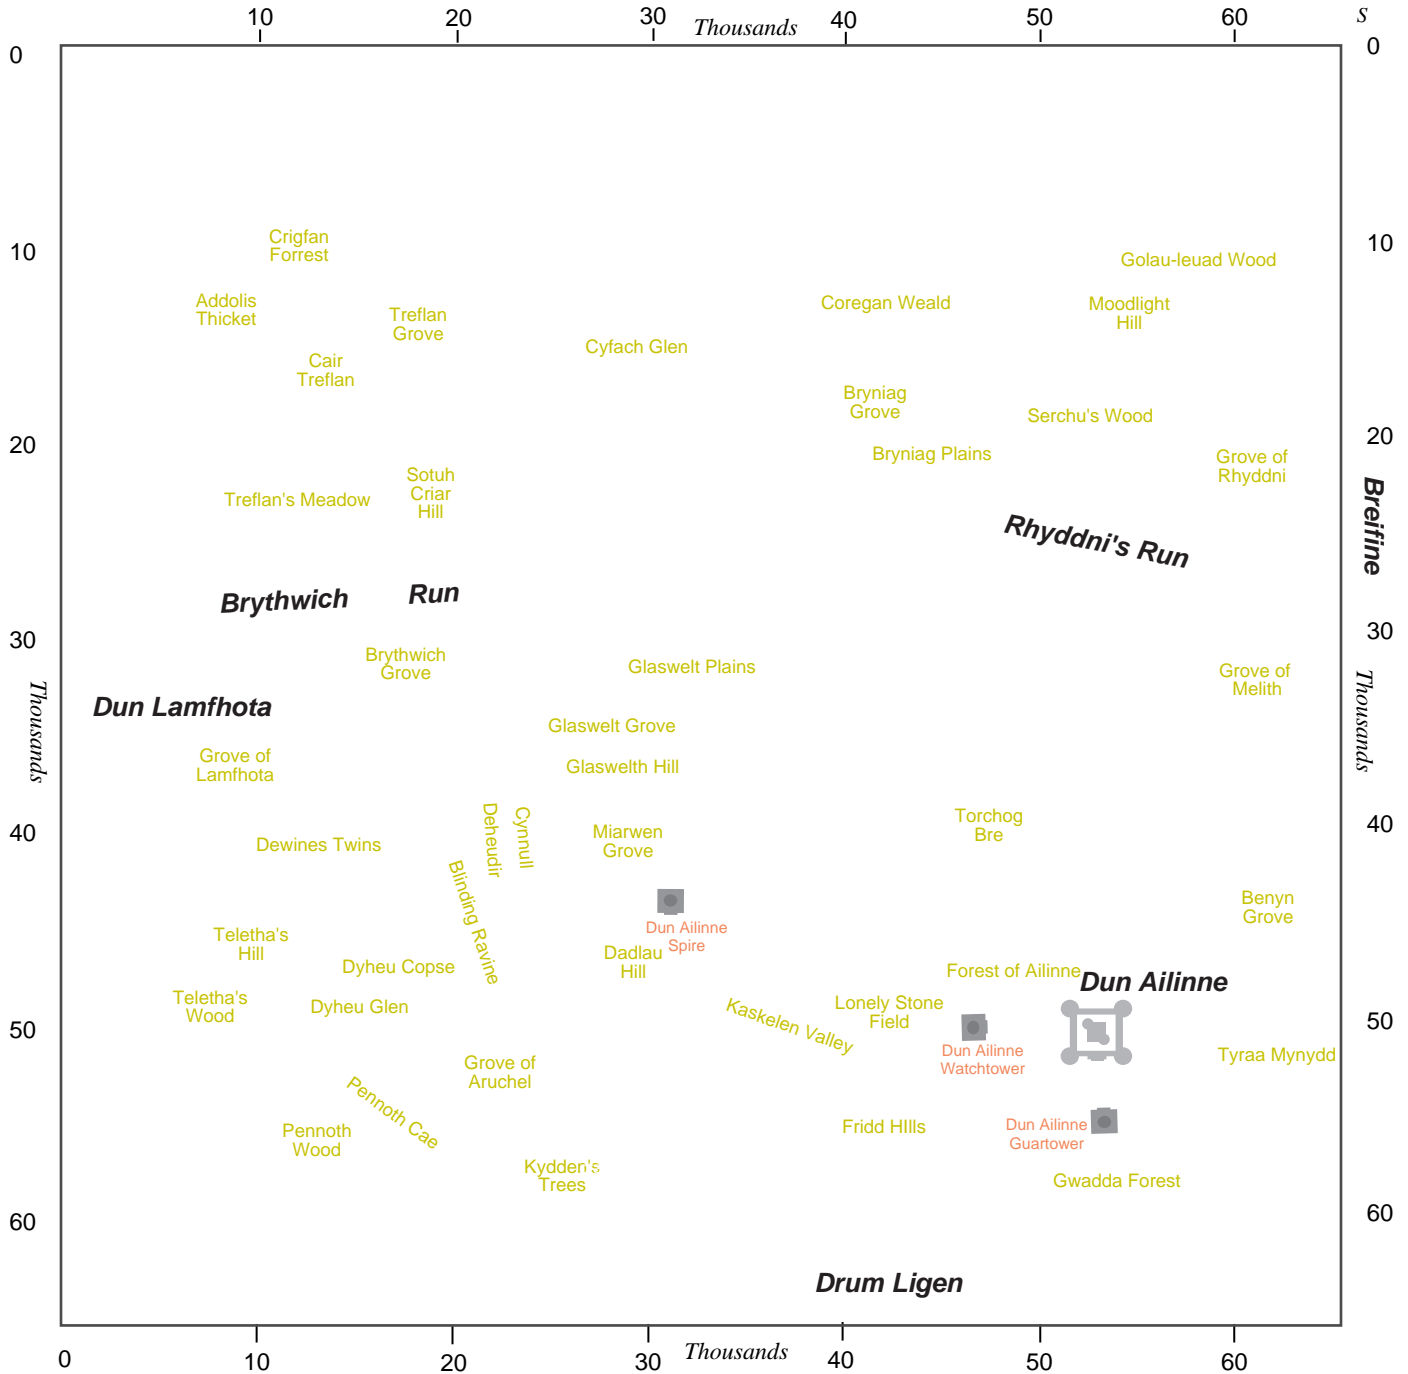

# Cruachan Gorge

Game coordinates are given E-W, N-S.

© 2004 Kallisti & Kallora, Order of the Illuminati, Albion, Galahad, all rights reserved

Updated 17 May 2004

## Monsters and approx levels:

Name	Level Range	Name	Level Range	Name	Level Range
alp luacha	grey	earthshaker	yellow/orange	megafelid	blue/yellow
Bignose	blue	empyrean guardian	blue/green	miswriath	grey
bocaidhe	28	empyrean sentinel	grey	pheghoul	green/blue
bodach	grey	faeghoul	green	rage wolf	grey
Crachan Warrior	yellow	fuath	yellow	roan stepper	grey
crauch imp	grey/green	ghostly invaders	blue	siog riader	green
curmudgeon	green	giant ant	grey	speghoul	green
curmudgeon puggard	38	giant beetle	grey	squabblers	grey
Daughter of Medb	yellow	grey spectres	grey	torc	grey/green/blue
deamhan air	blue	grugach	grey	Ulf	blue
deamhan hound	blue	leprechaun	yellow/orange	uneathed cave bears	yellow
dulaha	yellow/orange	mad changelling	grey	wraith sprite	grey