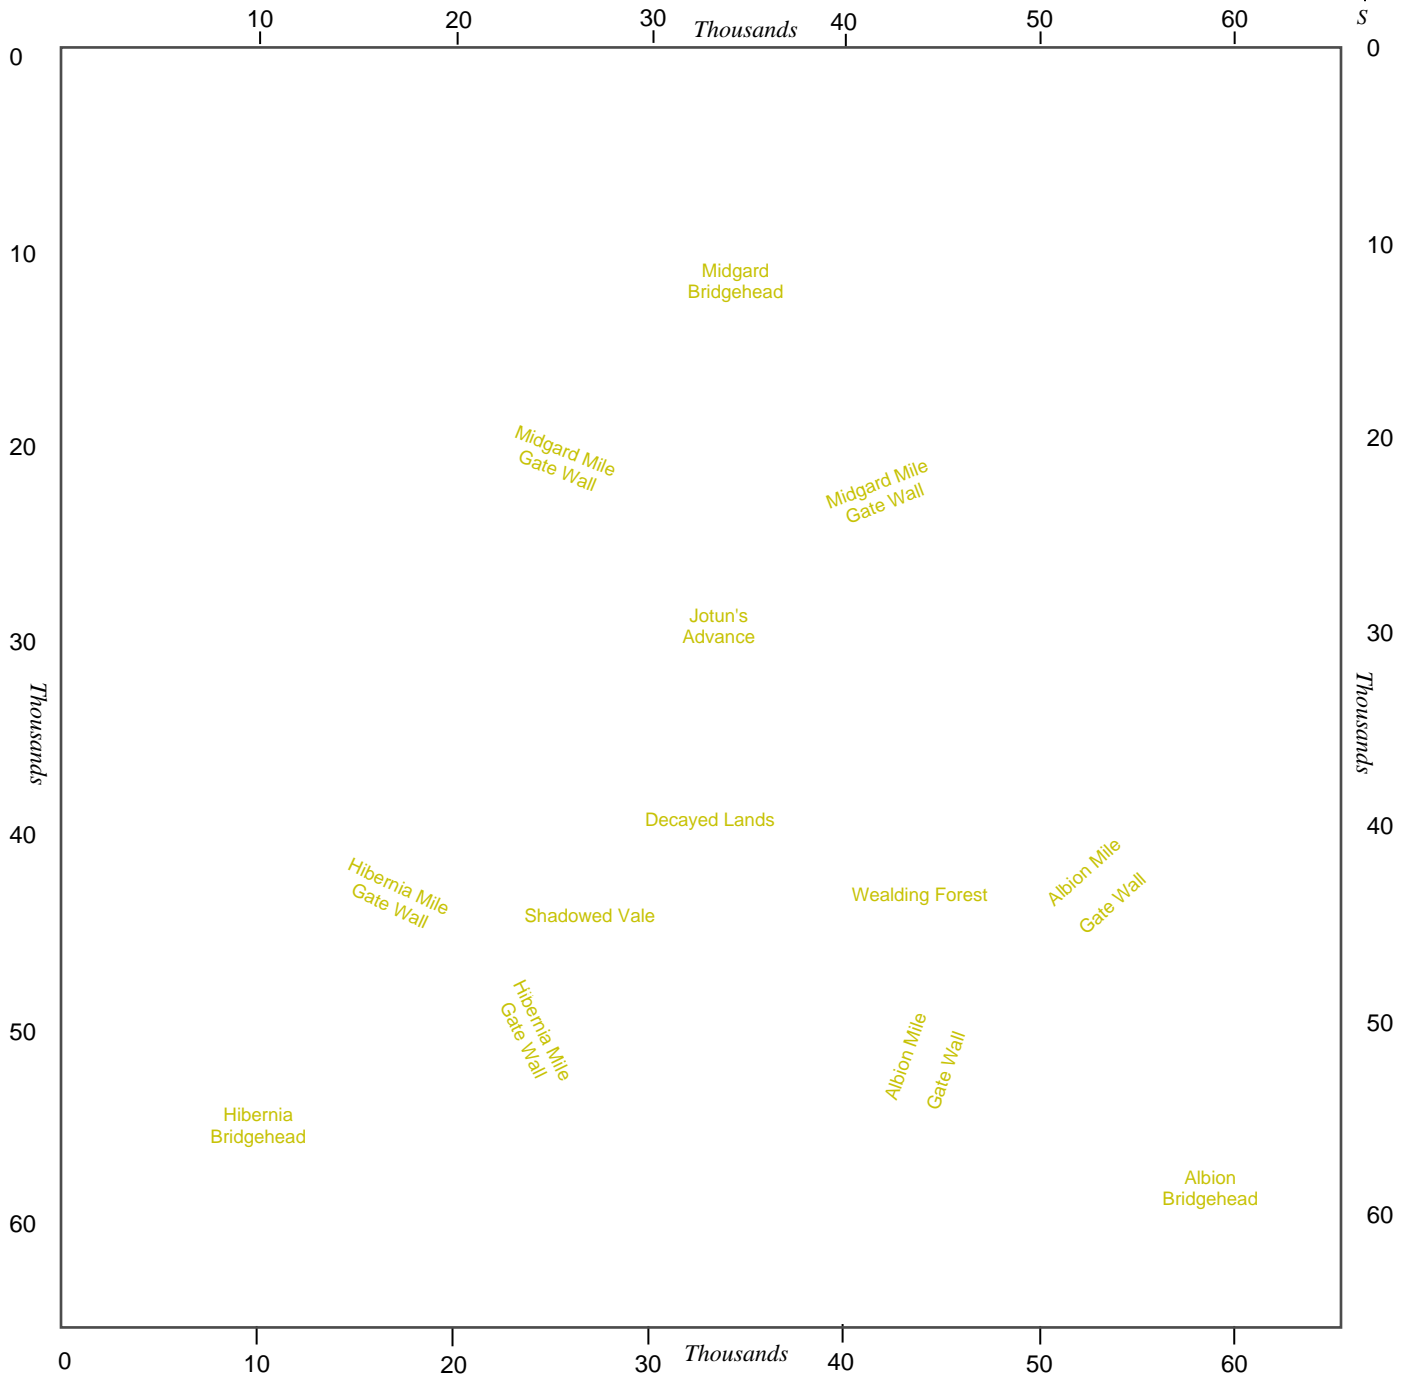

# North Sea & Agramon

Game coordinates are given E-W, N-S.

© 2004-5 Kallisti & Kallora, *Immortal Crusaders*, *Albion, Galahad*, all rights reserved

Updated 13 August 2005

## Monsters and approx levels:

Name	Level Range	Name	Level Range	Name	Level Range
creeping wolfspiders	grey	huge shadow wolf	blue	giant issue	red/purple
corrupted shadow wolf	yellow	granny	yellow/orange	cave fairy	yellow/orange
faerie frogs	grey	grogan	yellow		
fallen deserter	yellow/orange	icestrider interceptors	yellow/orange		
feindish minion	orange	lurking scouger	grey		
feral prowler	green	tanited forest stag	yellow		
furious bwca	green	torc	grey		