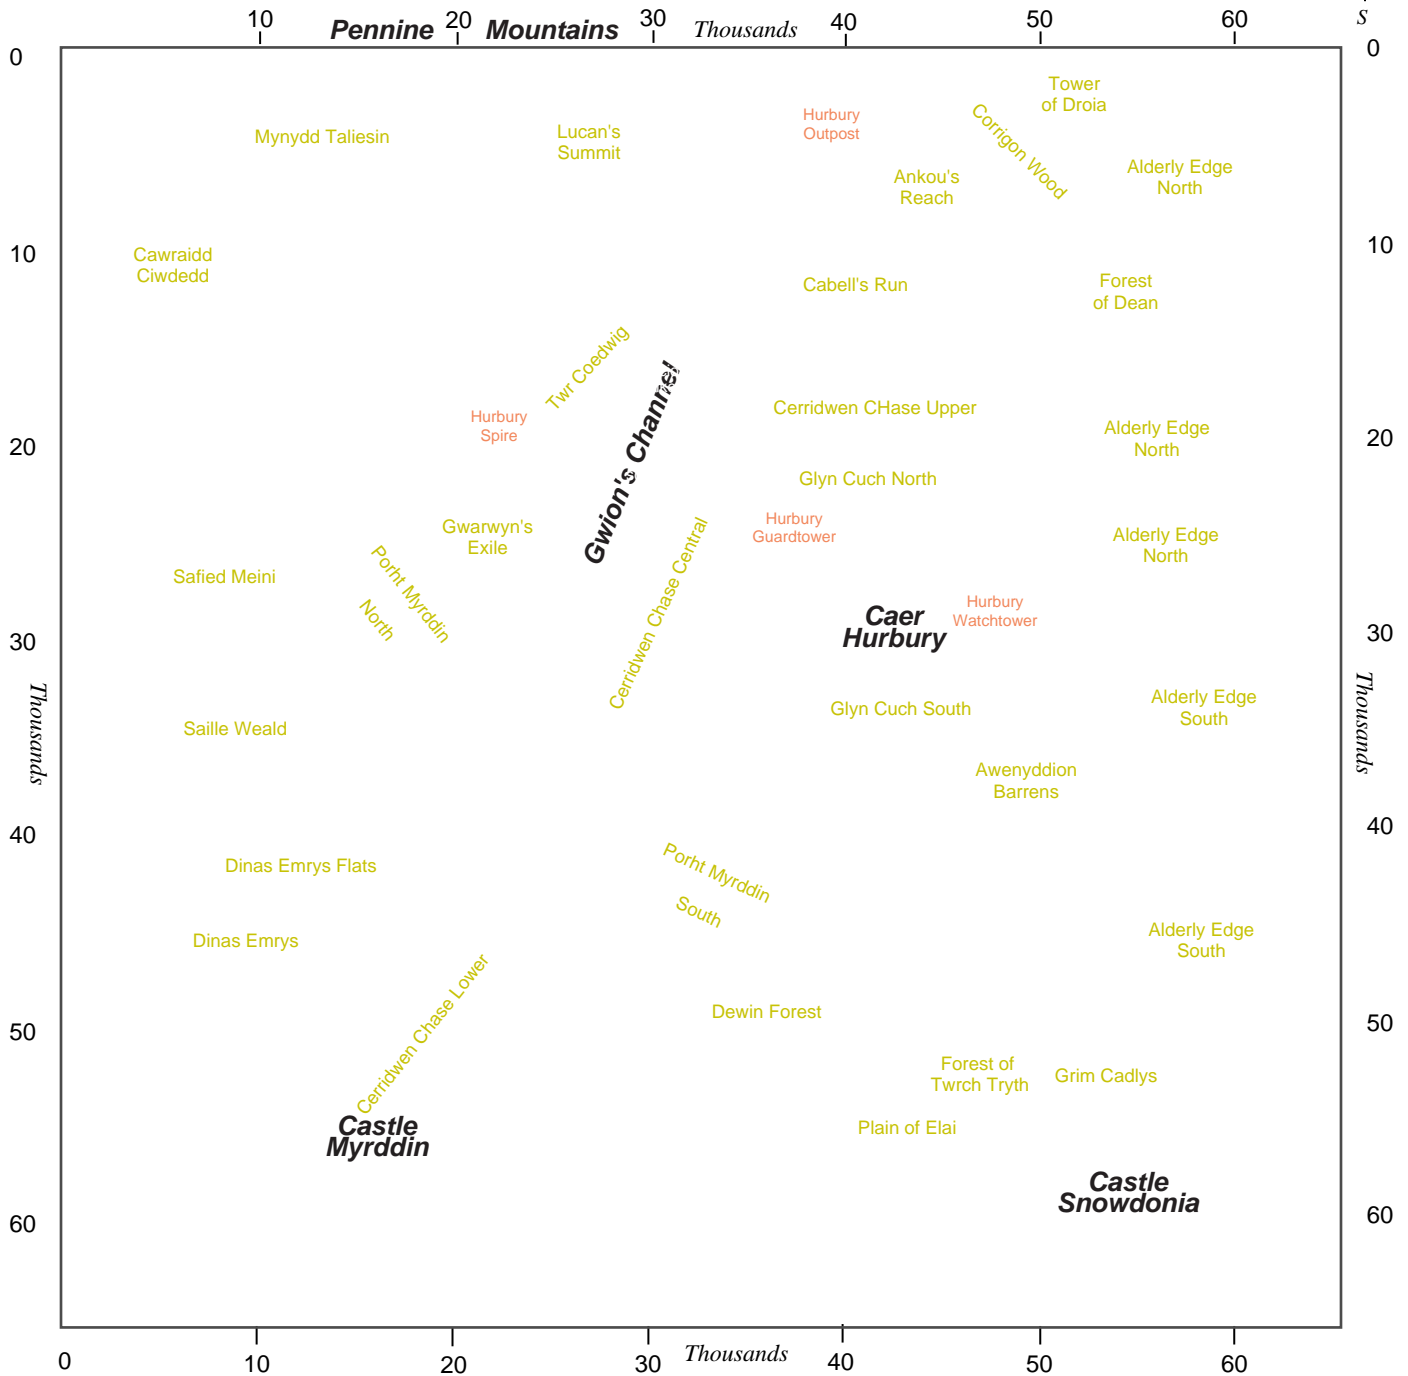

# Snowdonia

## Monsters and approx levels:

Name	Level Range	Name	Level Range	Name	Level Range
angry bwca	yellow	enraged bwca	yellow	river scrag	grey
arawanite headhunter	green	faerie frog	grey	shadowhunter	blue
Cheshire	green	faint grim	grey	shadowhunter she-wolf	blue
cyclops	blue	fitful bwca	green	Shaman Saelonna	green
cyhraeth	orange/yellow	giant boar	green/grey	small rock bounder	grey
Dathmul	blue	giant lizard	blue/green	sprawling arachnid	34
ellyll guard	orange/yellow	hollow man	blue	Tobias Warcyry	blue
ellyll sage	orange	howling knifeman	grey	Tylwyth Teg hunter	yellow/blue
ellyll windchaser	yellow	large rock bounder	yellow	Tylwyth Teg rover	yellow/blue
		Ravencian giant	orange	voracious pike	grey